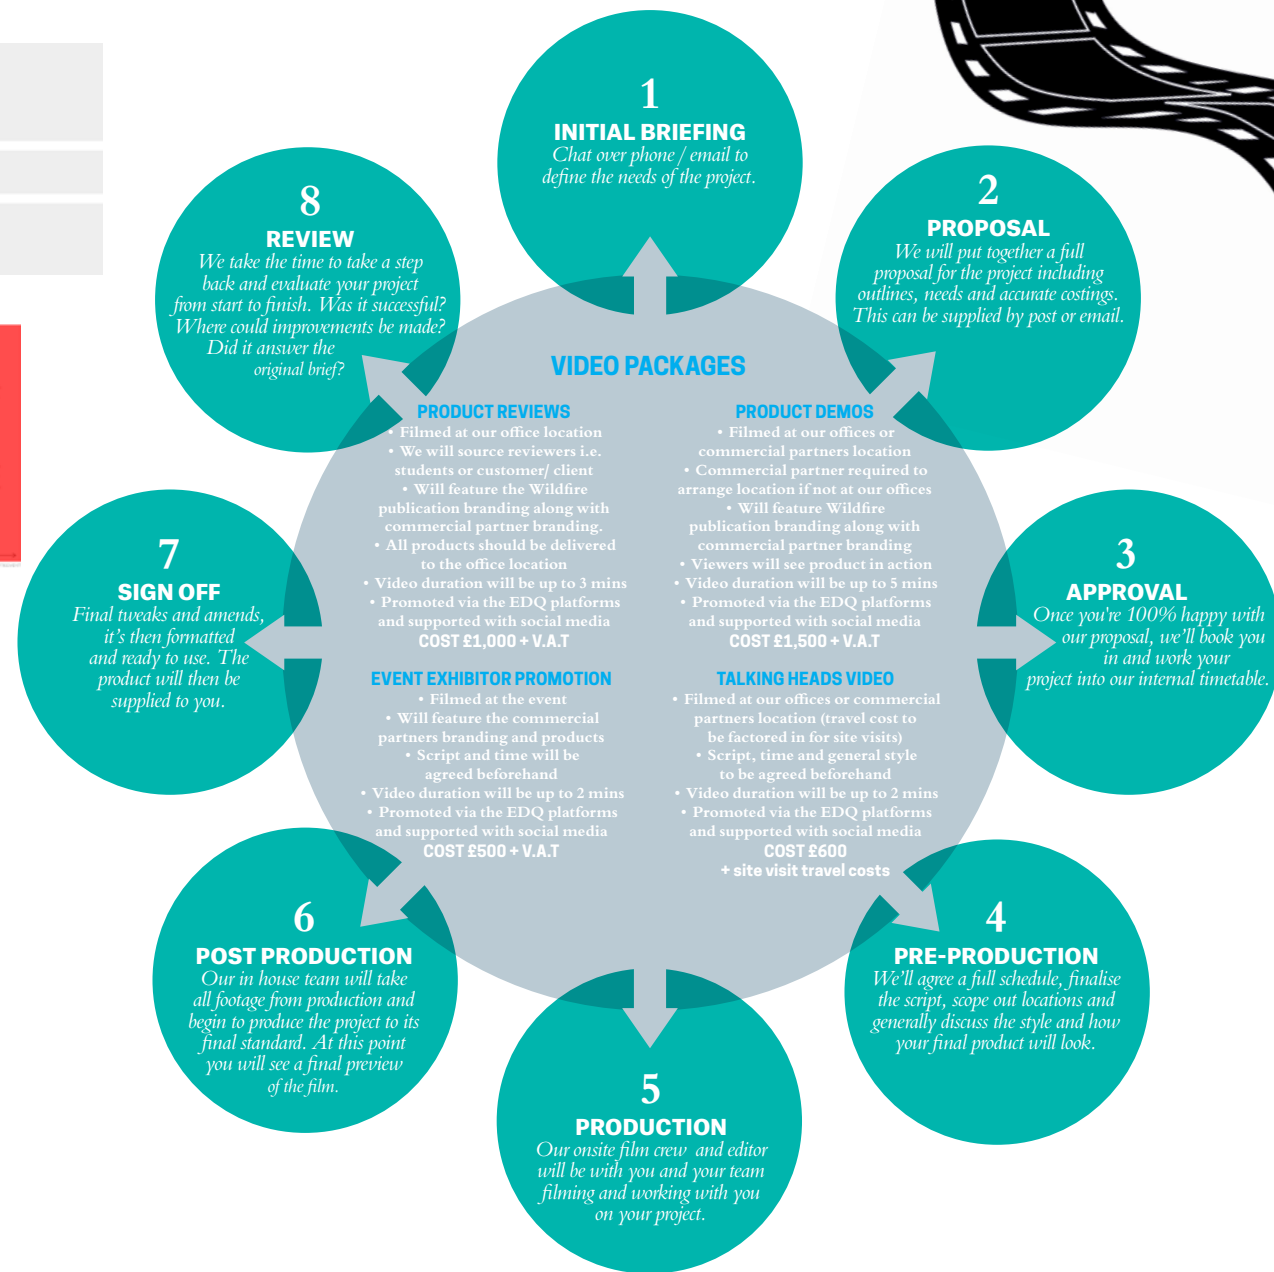

VIDEO PACKAGES

Contact the Education Account Management Team on 0117 300 5526