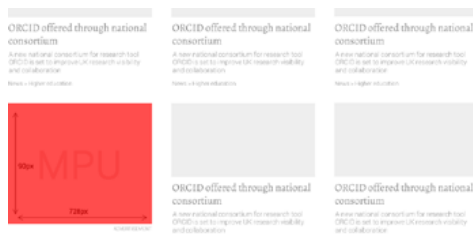

DIGITAL ADVERTISING RATES

Super Leaderboard

Leaderboard

MPU

Half Page

Positions (see diagram above)	Rate (PCM)	Dimensions (w x h)
Super leader board *	£500	980 x 90
Super leader board extended *	£650	980 x 290
Masthead	£600	980 x 200
Leader board	£400	728 x 90
Skyscrapers (L + R)	£700	90 x 480
Reskin (Skyscrapers + masthead)	£1000	See individual dimensions
MPU	£200	300 x 250
MPU Extended *	£375	640 x 580
Half page portrait *	£500	300 x 600
Half page portrait extended *	£650	640 x 600
Category navigation sponsor	£200	300 x 250
Category super leader board	£500	980 x 90
Standard listing in marketplace	£40	Contact the team
Enhanced profile in marketplace	£83	Contact the team
Featured business blog	£300	Contact the team
Bespoke email shots	£500	Contact the team
E-newsletter text-panel entry	£170	Contact the team
E-newsletter sponsor button	£75	440 x 160
E-newsletter leader banner	£250	900 x 100